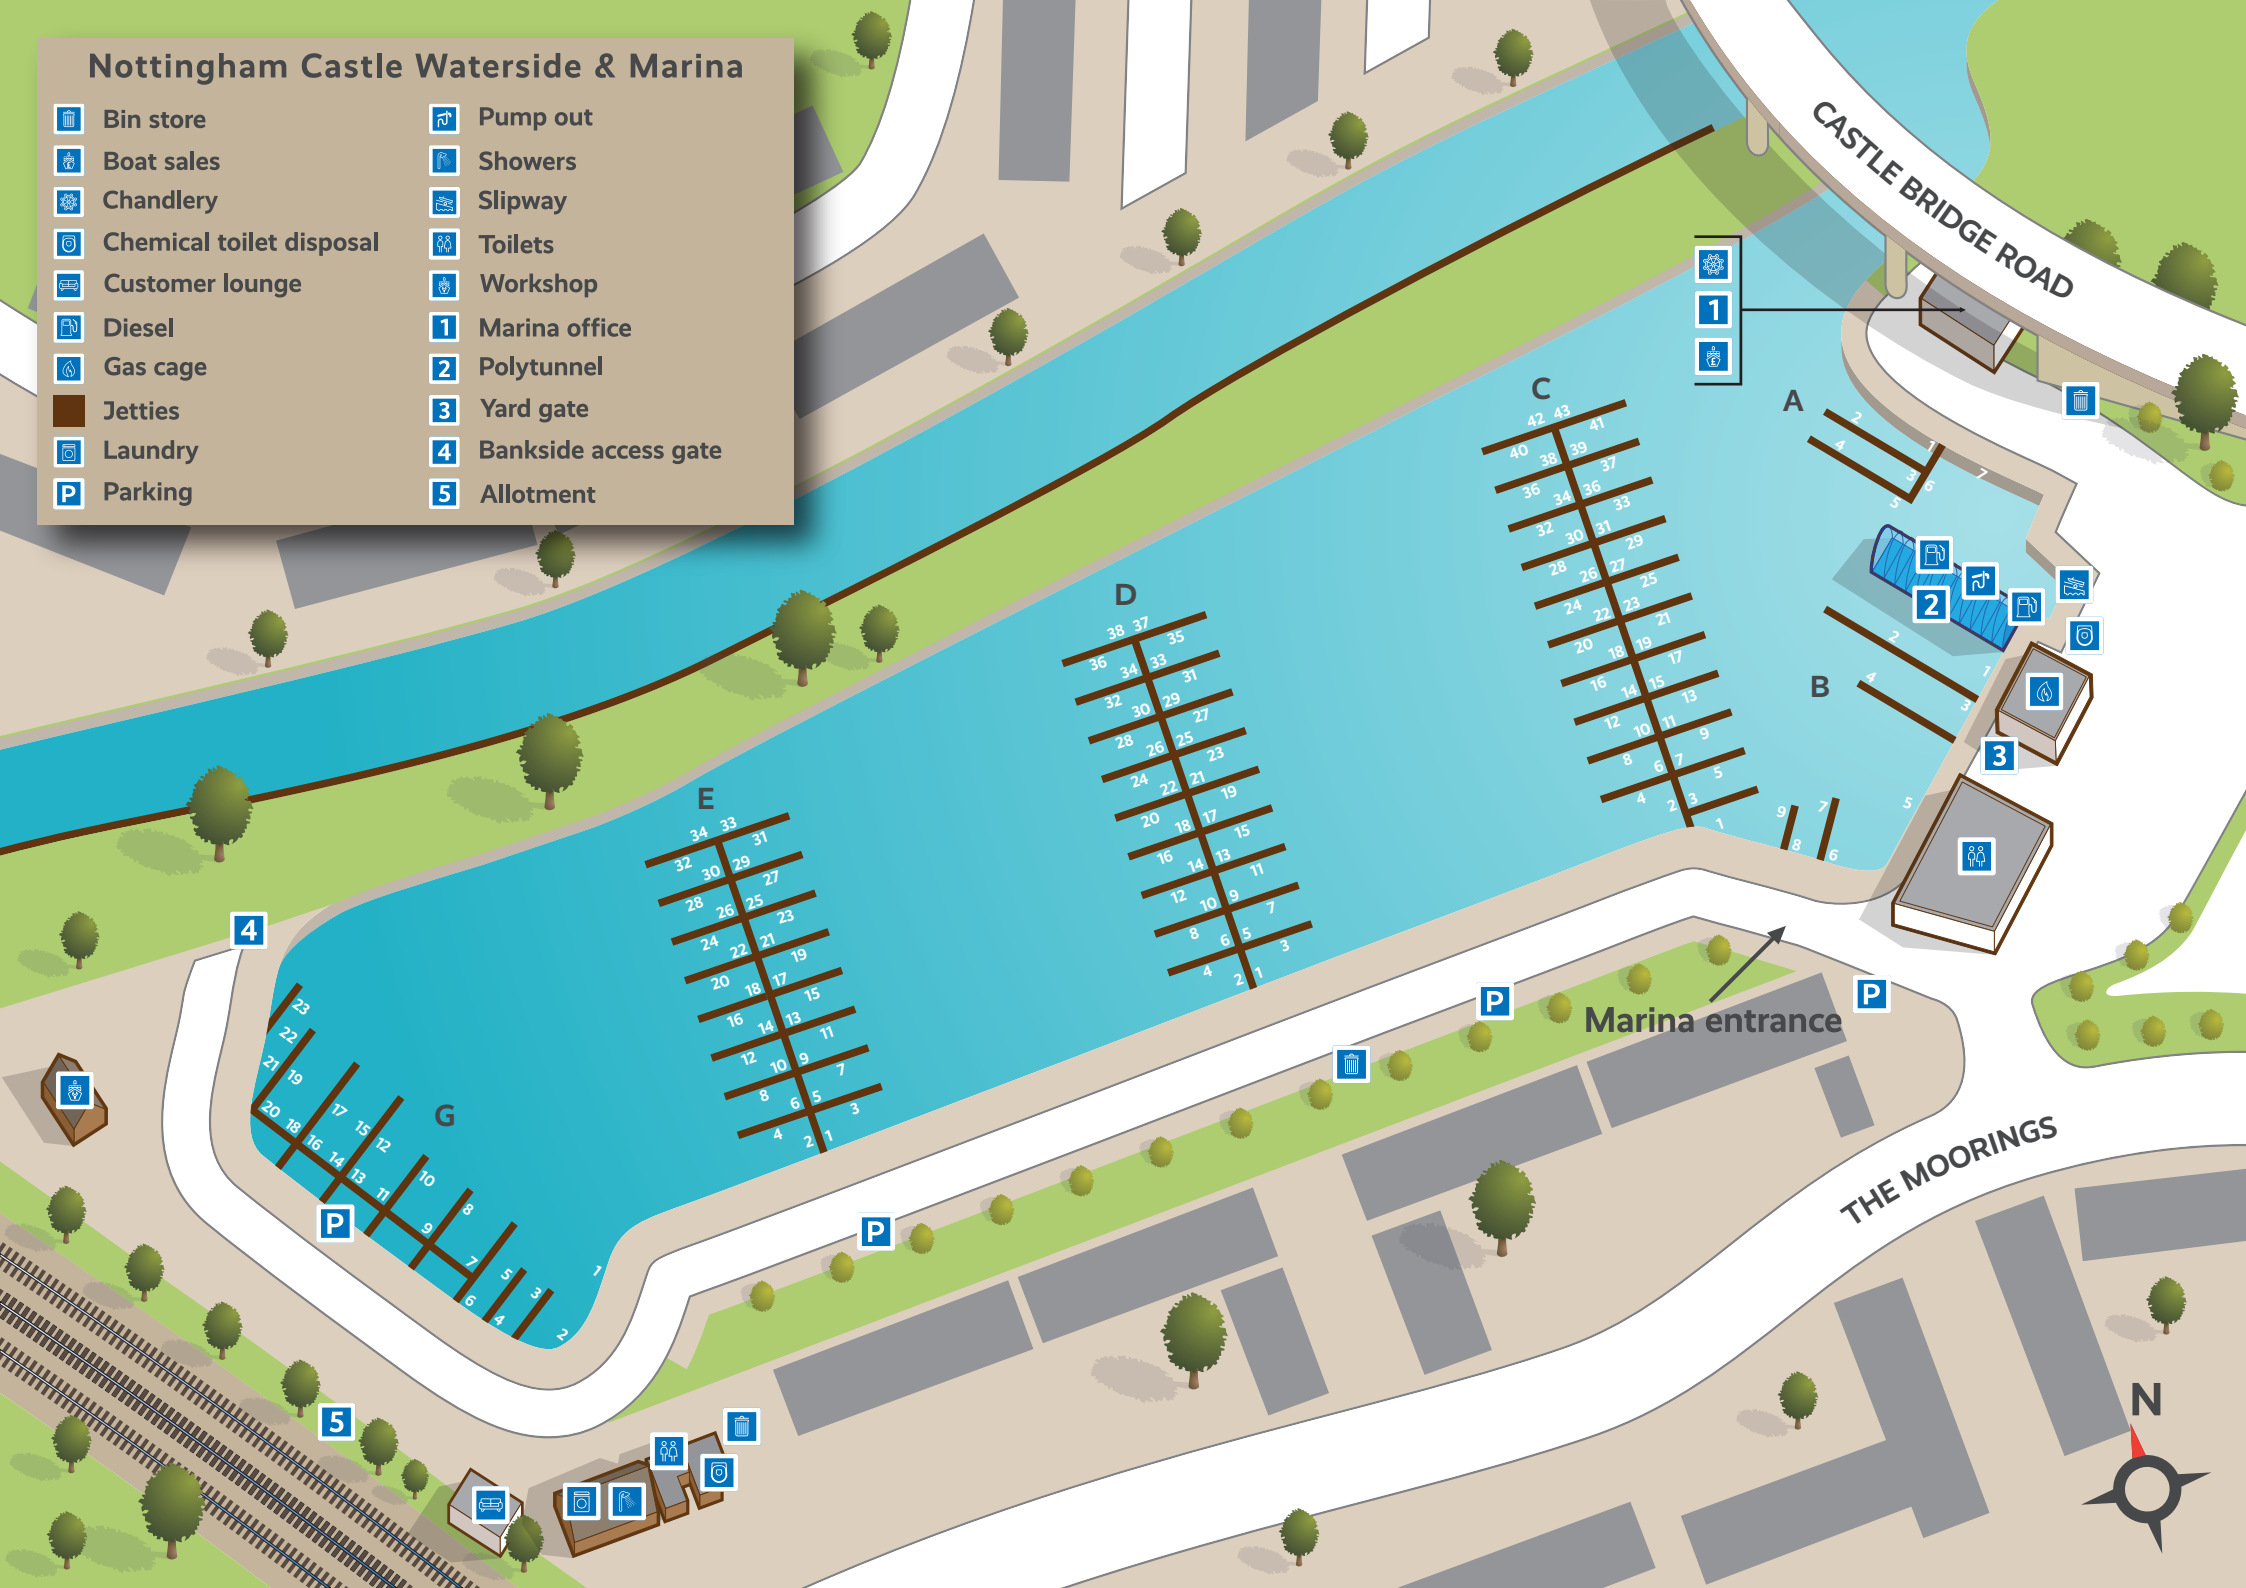

Nottingham Castle Waterside & Marina

-  Bin store
-  Boat sales
-  Chandlery
-  Chemical toilet disposal
-  Customer lounge
-  Diesel
-  Gas cage
-  Jetties
-  Laundry
-  Parking
-  Pump out
-  Showers
-  Slipway
-  Toilets
-  Workshop
- 1** Marina office
- 2** Polytunnel
- 3** Yard gate
- 4** Bankside access gate
- 5** Allotment

CASTLE BRIDGE ROAD

Marina entrance

THE MOORINGS

N